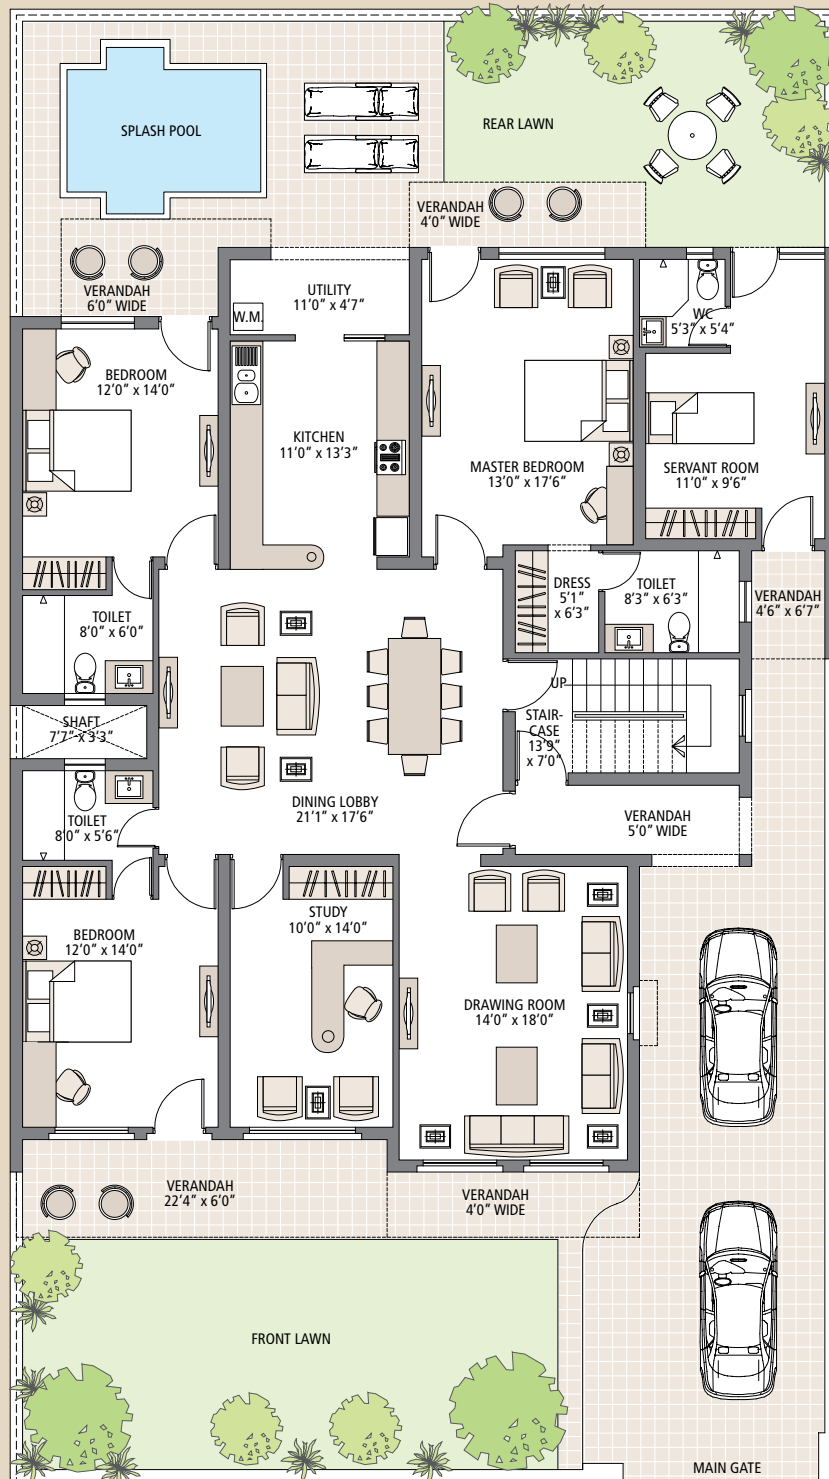

The Bungalows (500 sq. yds.)

Saleable Area: 2750 sq. ft.

3 Bedroom, 3 Bathroom, Study and Servant Room

Ground Floor

The Bungalows (300 sq. yds.)

Saleable Area: 1700 sq. ft.

3 Bedroom, 3 Bathroom, Family Room, Greens
and Additional Toilet for domestic help

Ground Floor

Terrace of Andalusian
Bungalow

Terrace of Mediterranean
Bungalow