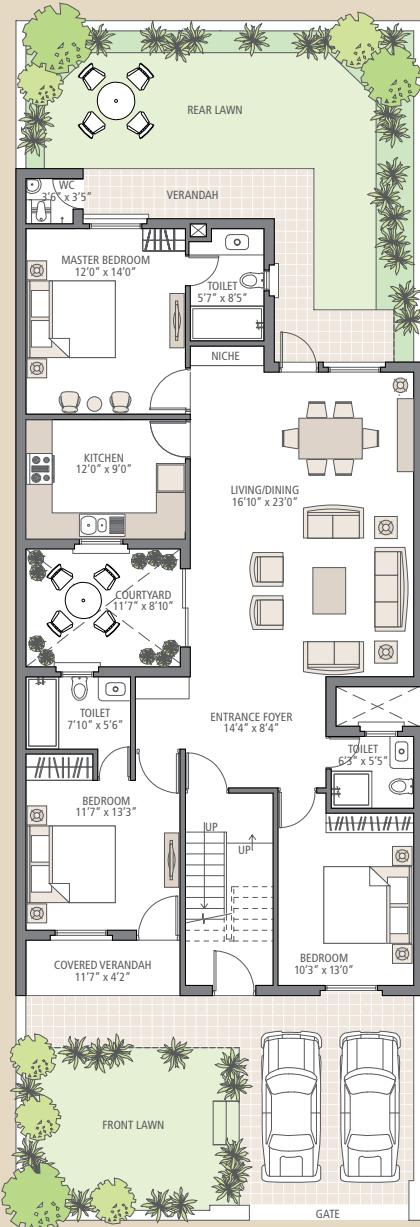

The Bungalows (500 sq. yds.)

Saleable Area: 2750 sq. ft.

3 Bedroom, 3 Bathroom, Study and Servant Room

Ground Floor

The Bungalows (300 sq. yds.)

Saleable Area: 1700 sq. ft.

3 Bedroom, 3 Bathroom, Family Room, Greens
and Additional Toilet for domestic help

Ground Floor

Terrace of Andalusian
Bungalow

Terrace of Mediterranean
Bungalow