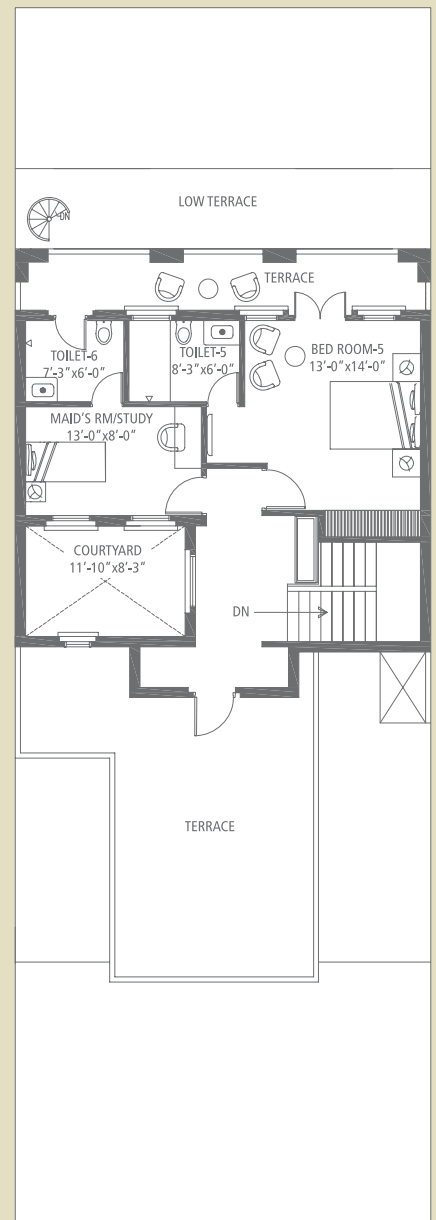

Mediterranean Villa

5 Bedroom, 6 Bathroom plus Family Room and Study
3550 Sq. Feet (approx.)

GROUND FLOOR

FIRST FLOOR

SECOND FLOOR

In the interest of maintaining high standards, all floor plans, layout plans, areas, dimensions and specifications are indicative and are subject to change as decided by the company or by any competent authority.