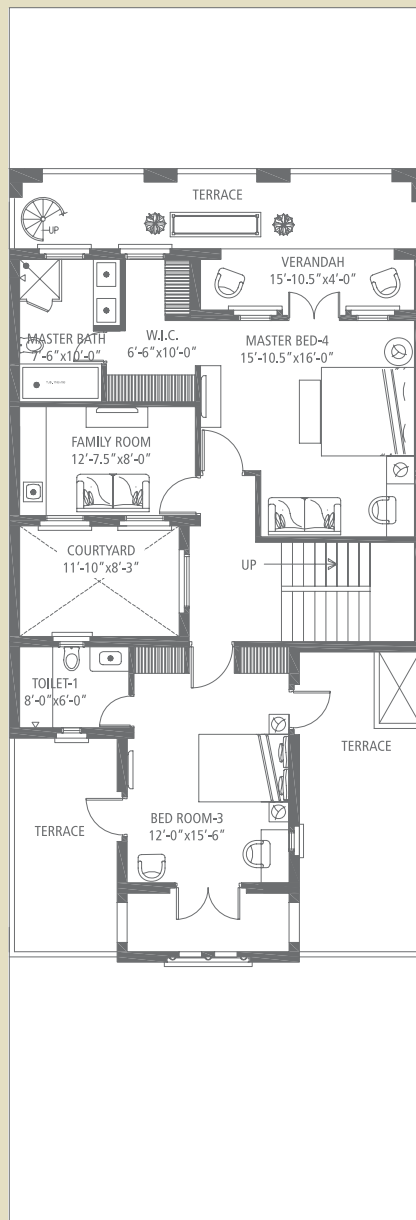

Mediterranean Villa

5 Bedroom, 6 Bathroom plus Family Room and Study
3550 Sq. Feet (approx.)

GROUND FLOOR

FIRST FLOOR

SECOND FLOOR

In the interest of maintaining high standards, all floor plans, layout plans, areas, dimensions and specifications are indicative and are subject to change as decided by the company or by any competent authority.