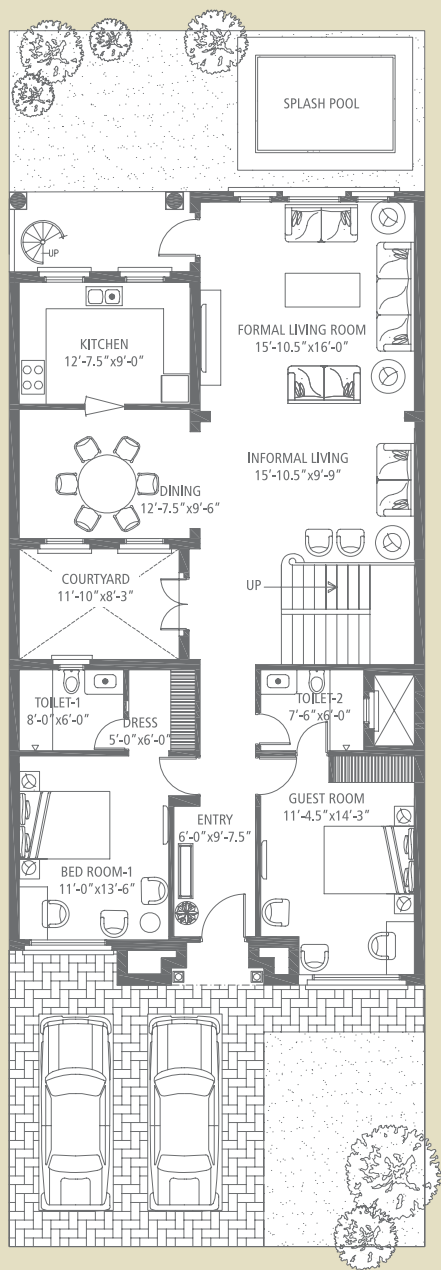

Mediterranean Villa

5 Bedroom, 6 Bathroom plus Family Room and Study
3550 Sq. Feet (approx.)

GROUND FLOOR

FIRST FLOOR

SECOND FLOOR

In the interest of maintaining high standards, all floor plans, layout plans, areas, dimensions and specifications are indicative and are subject to change as decided by the company or by any competent authority.